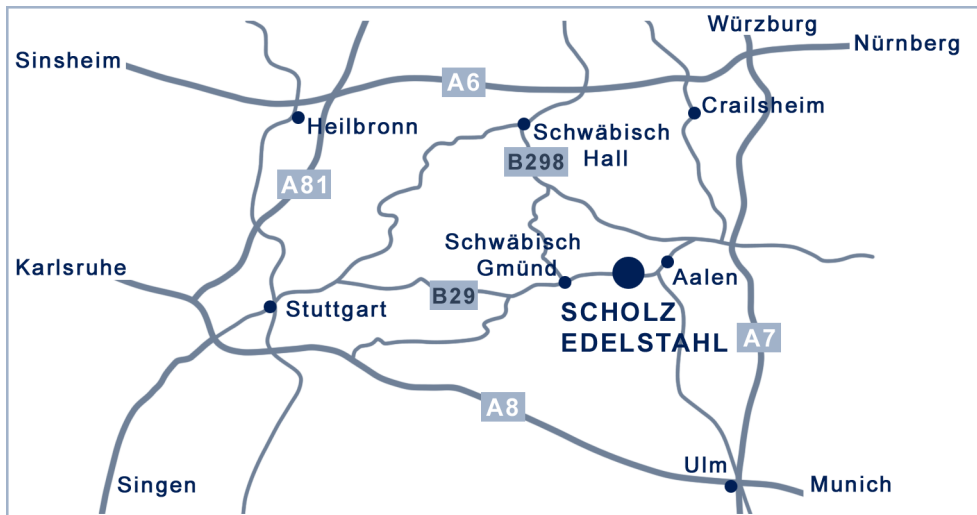

Scholz Edelstahl GmbH
Streichhoffeld 1
73457 Essingen
Germany

SCHOLZ
EDELSTAHL GMBH

Tel.: 07365 / 84-888
Fax: 07365 / 84-800
info@scholz-edelstahl.de

Directions

Directions from the A7 or from Aalen:

- On the A7 coming from Würzburg in the direction of Ulm
- On the A6 coming from Nürnberg in the direction of Heilbronn
- At the Feuchtwangen / Crailsheim motorway interchange, take the A7 towards Ulm
- Exit Aalen / Westhausen
- After leaving A7, take the B29 towards Aalen / Stuttgart
- Drive through Aalen and then take the B29 towards Stuttgart
- About 5 km after you have left Aalen, turn right off the B29 after an Esso filling station. You have now arrived at your destination: Scholz

Directions from Stuttgart International Airport or Stuttgart:

- Take the A81 towards "Stuttgart Zentrum" (downtown Stuttgart)
- Drive through Stuttgart
- Coming from "Stuttgart Zentrum", take the B14 towards Waiblingen - Schwäbisch Hall
- Then exit the B14 and take the B29 towards Stuttgart
- Drive through Schwäbisch Gmünd and take the B29 towards Aalen
- Drive through Mögglingen and take the B29 towards Aalen
- About 3 km after you have left Mögglingen, turn left off the B29 before an Esso filling station. You have now arrived at your destination: Scholz

Note: Please enter in your navigation system „Streichhofstrasse“ instead of „Streichhoffeld“.